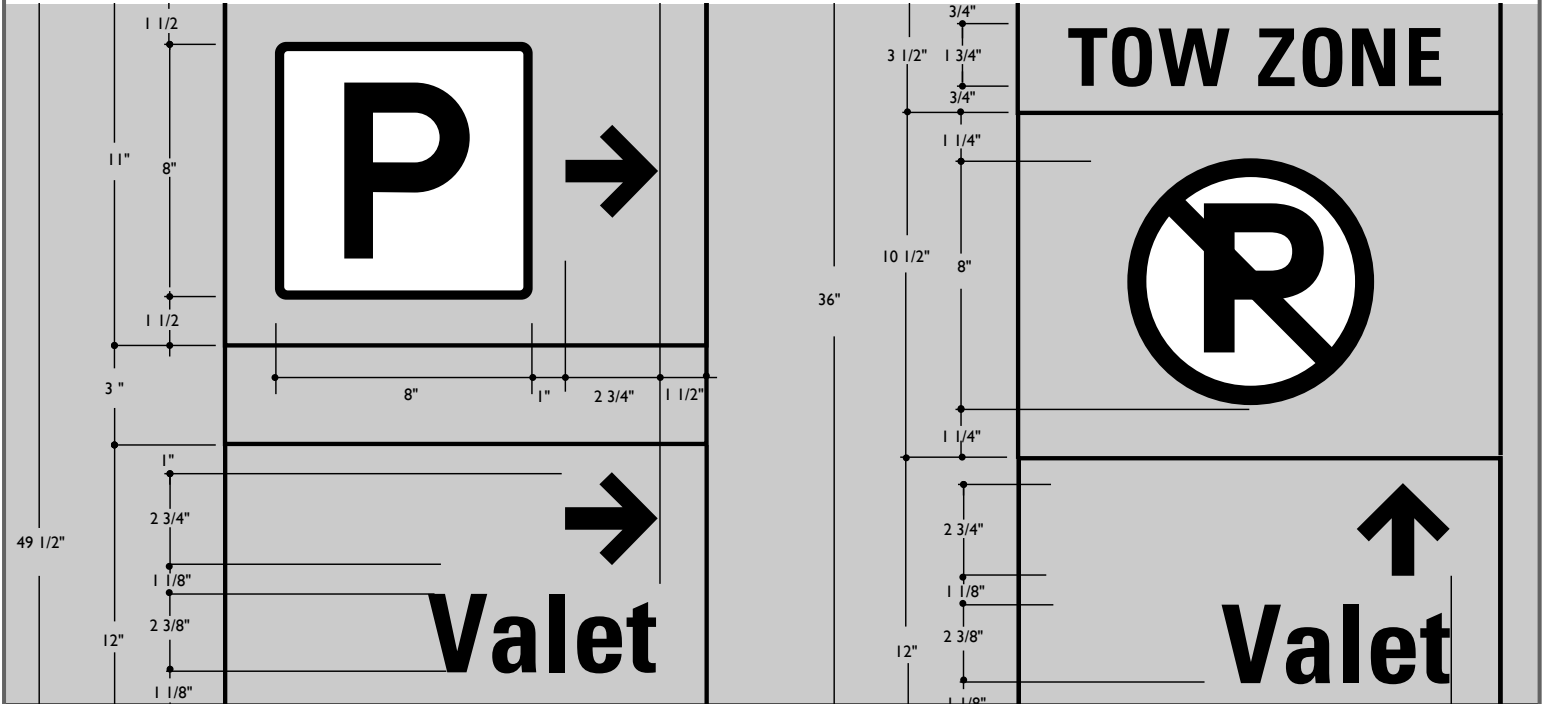

DESIGN INC.

ENVIRONMENTAL GRAPHIC DESIGN

MASSACHUSETTS GENERAL HOSPITAL BOSTON, MA

CLIENT

Partners Healthcare System

FABRICATOR

Advanced Signing, LLC

DESIGN was asked to provide the design for a temporary directional sign system during hospital renovations. A "menu" system was developed which allowed the hospital to use existing street lamp and sign posts.

Taxi, valet, parking, and tow zone information were among the graphic panels which could be mixed and matched as required.